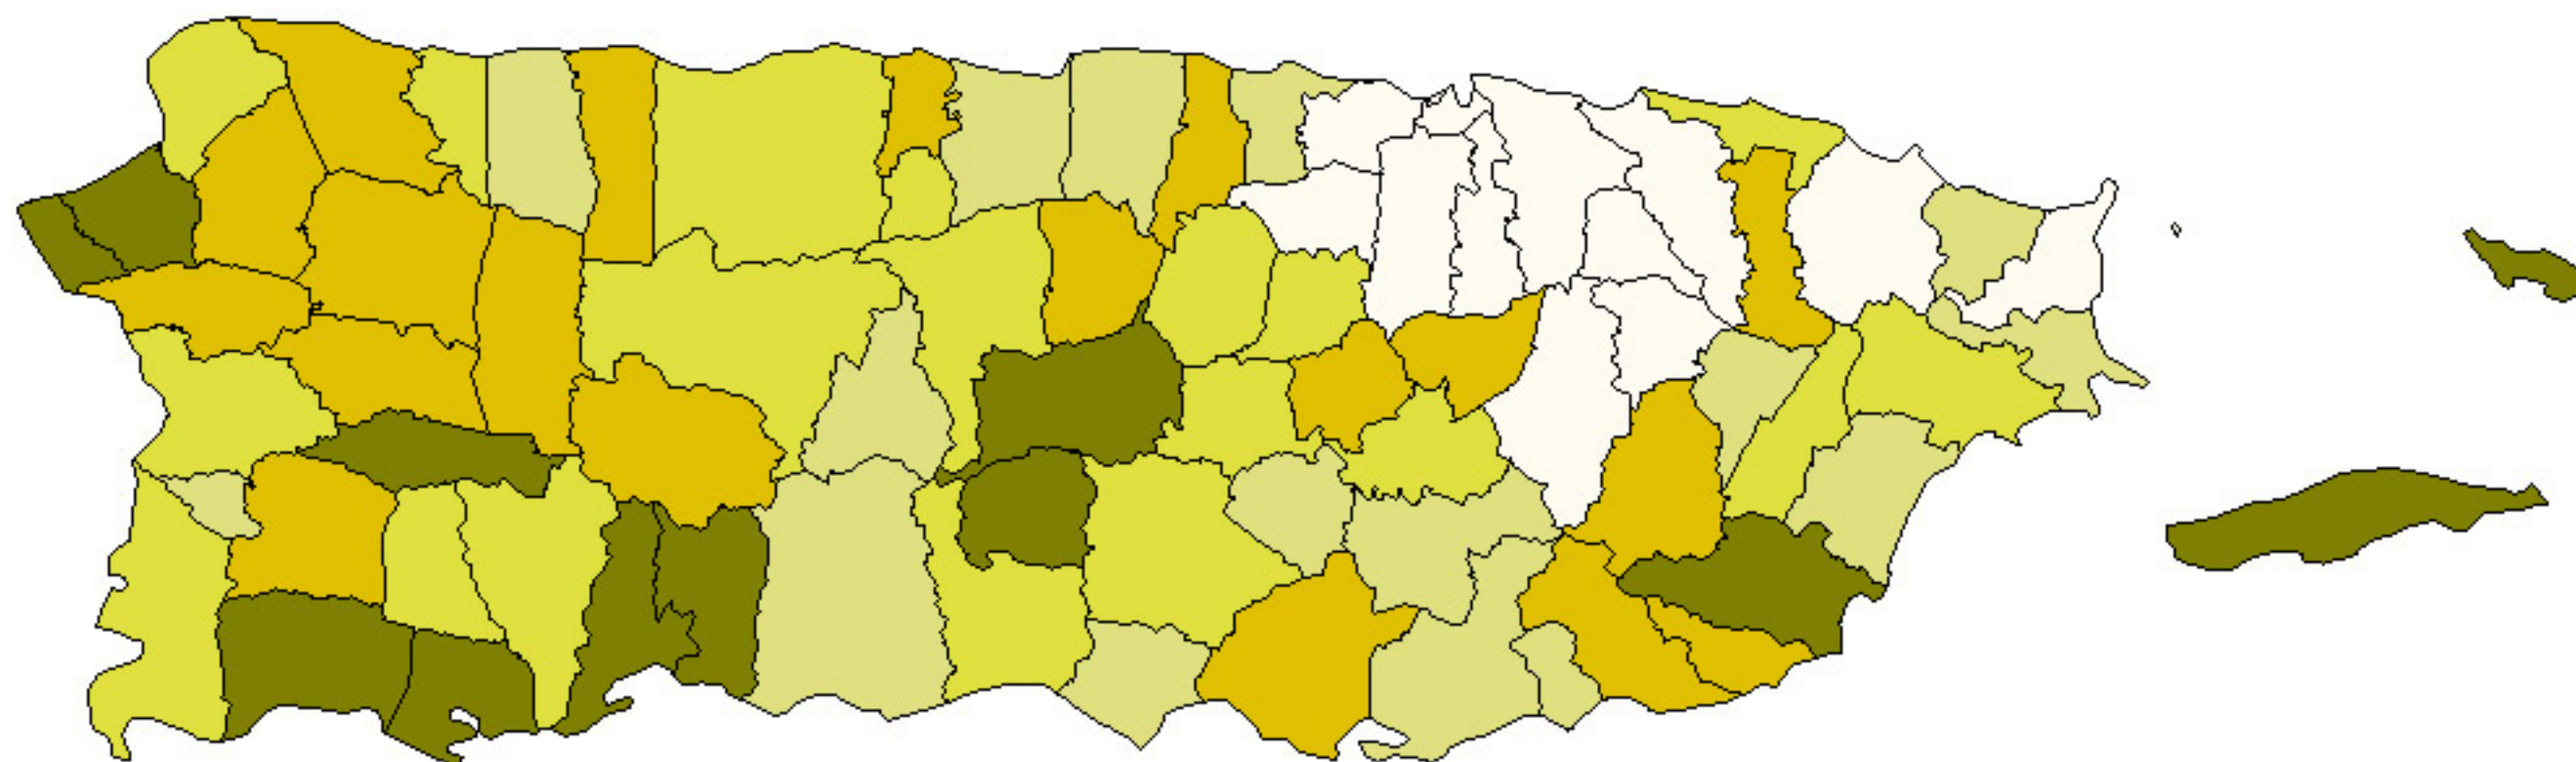

Percent of owner-occupied housing units with no mortgage Puerto Rico: 2000

6 0 6 12 18 Miles

Percent no mortgage