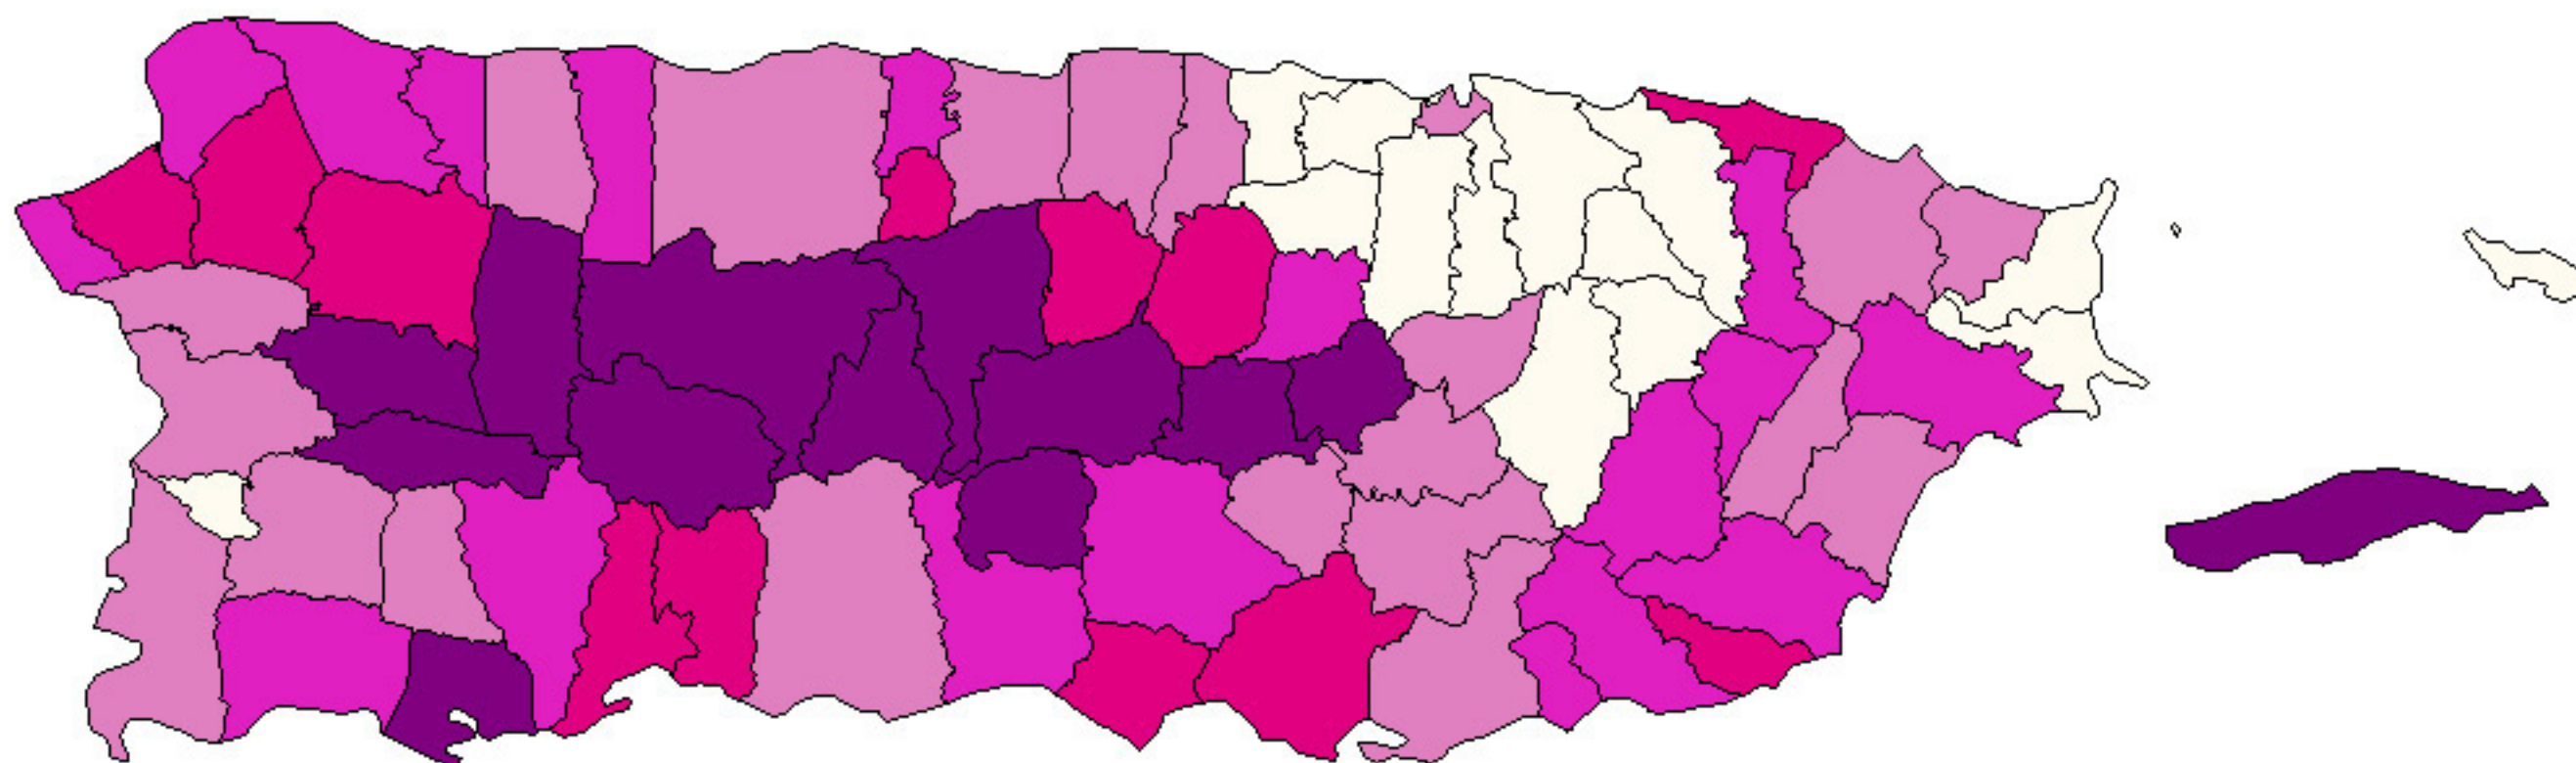

# Percent of individuals under poverty Puerto Rico: 2000

6 0 6 12 18 Miles

Percent of individuals under poverty